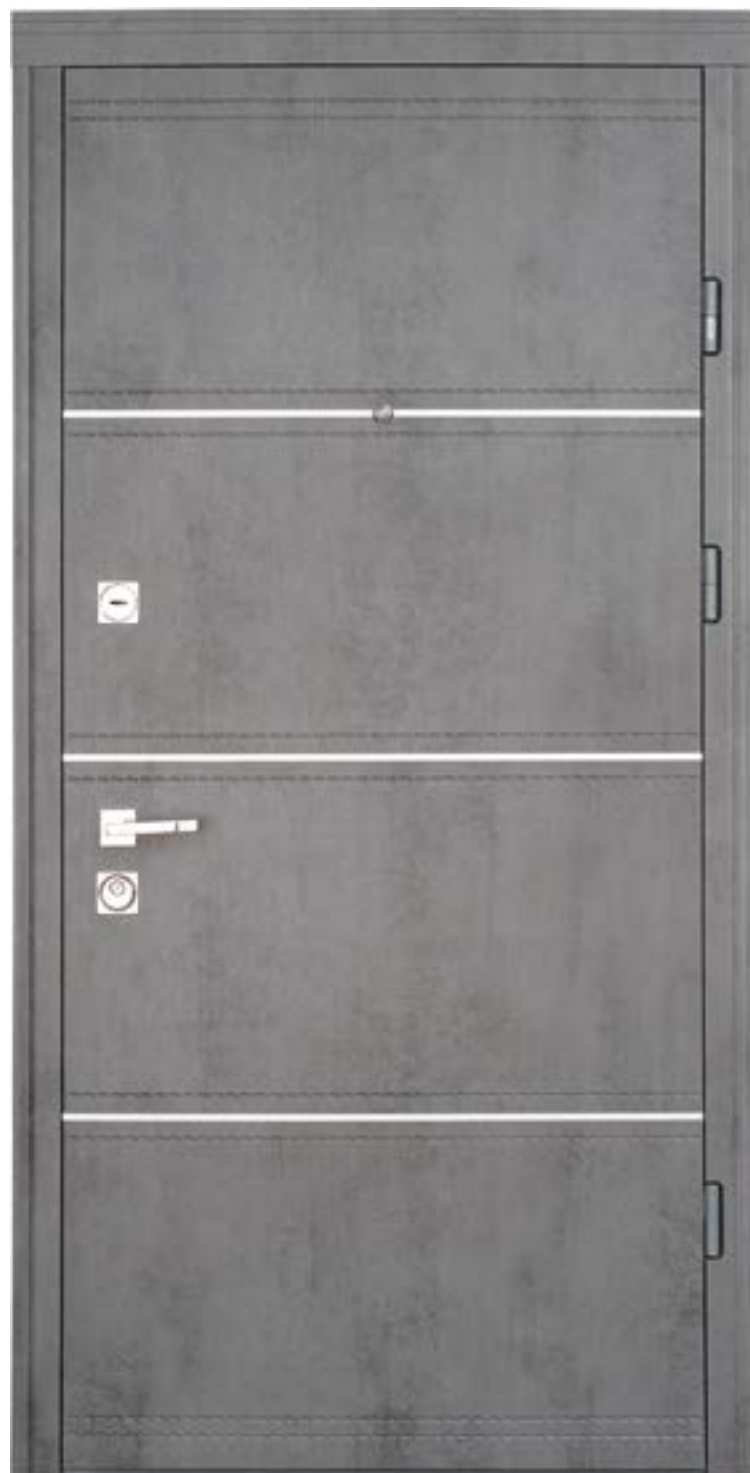

МЕЛА D | MELAD